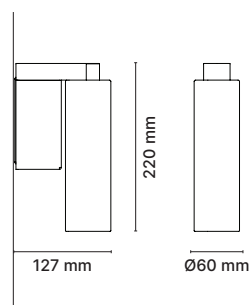

2501-31 SHORT

Mounting: Applique

Environment: Indoor - IP20

Materials: Vetro e alluminio / Glass and aluminium

Voltage: 220-240V 50/60Hz

Source: LED 7W

Lumen: 345 lm

Color Temperature: 3000K / 2700K

Lighting Control: Dimmable phase cut / 0-10V / Push / DALI

2501-30

2501-31