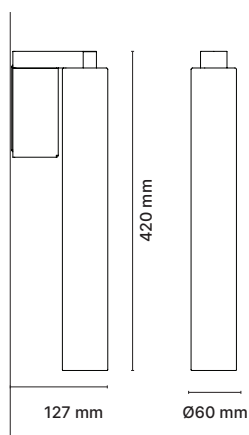

Source: LED 7W

Lumen: 345 lm

Color Temperature: 3000K / 2700K

Lighting Control: Dimmable phase cut / 0-10V / Push / DALI

2501-30

2501-31

Finiture / Finishes

Vetri specchiati / Mirroring Glass