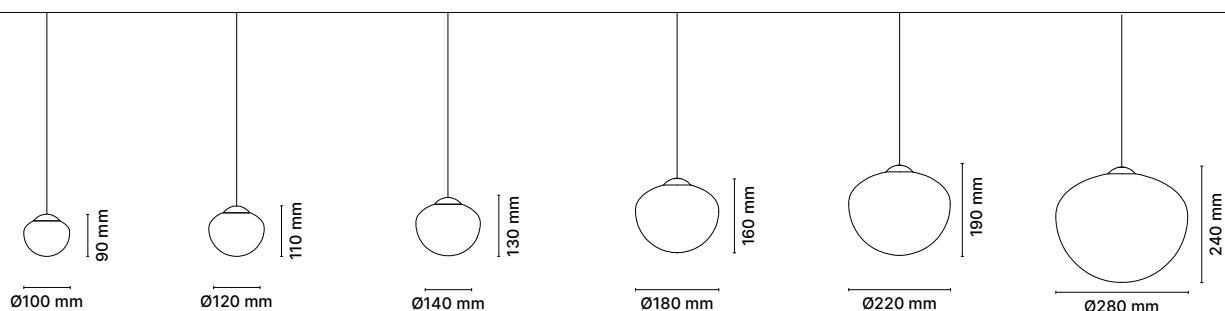

2601-25 LARGE

Mounting: Sospensione / Suspension

Environment: Indoor - IP20

Materials: Vetro e alluminio / Glass and aluminium

Source: LED 7W - CRI=90

Color Temperature: 3000K / 2700K

Cable RAL 9005