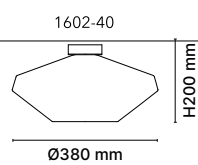

TECHNICAL SHEET

1602-26 LOW

Mounting: Applique / Wall lamp

Environment: Indoor - IP20

Materials: Vetro / Glass

Voltage: 220-240V 50/60Hz

Source: Bulb 1 x 13W - E27 LED

Cable RAL: 7013