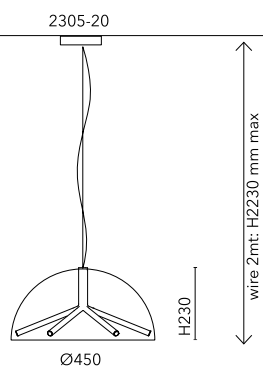

TECHNICAL SHEET

2305-20 SUSPENSION

Mounting: Sospensione / Suspension

Environment: Indoor - IP20

Materials: Metallo / Metal - Vetro / Glass

Voltage: 220-240V 50/60Hz

Source: LED 36W - CRI=90

Color Temperature: 3000K / 2700K

Dimmable DALI / 0-10V

Cable RAL 9005