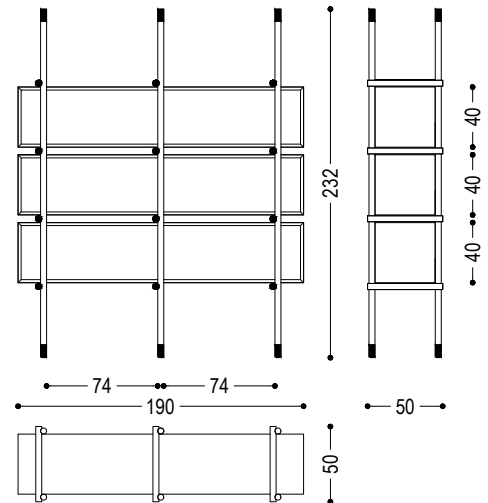

Bookcase crafted from solid wood and veneered plywood, featuring a structure composed of turned cylindrical solid wood uprights and open horizontal modules. The uprights are accented with metal end details applied to both ends of each element. Thanks to its modular system, the bookcase can be configured with great flexibility to meet a wide range of compositional and functional requirements.

| CODE | SIZE | A1 | A2 |
|----------------|----------------------|----|----|
| AQUA BOOKSHELF | W:190 x D:50 x H:232 | ■ | ■ |

AVAILABLE FINISHES

A1: walnut without knots

A2: oak without knots, cherry

WOOD