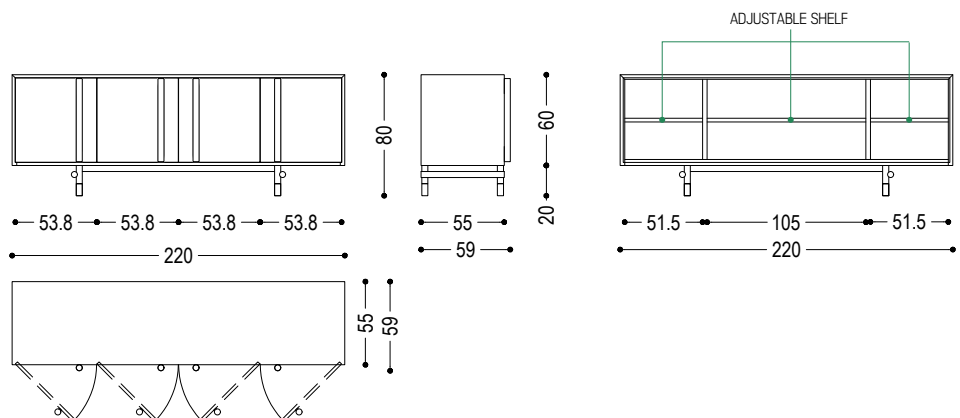

Sideboard crafted from solid wood and veneered plywood, featuring four doors. Its design is distinguished by turned cylindrical solid wood elements that also serve as door pulls. The structure is completed by metal details applied to the ends of the cylindrical support elements.

CODE	SIZE	A1	A2
<b>AQUA SIDEBOARD</b>	W.220 x D.50 x H.80	■	■

**AVAILABLE FINISHES**

**A1:** walnut without knots

**A2:** oak without knots, cherry