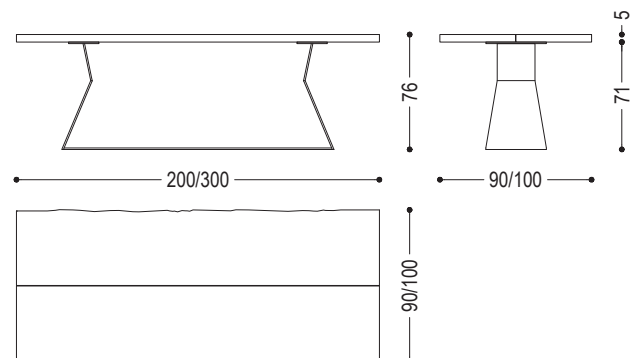

"100+6" re-edition of the iconic BEDROCK table, featuring a solid wood top composed of two unique planks aligned side by side, separated by a central gap and defined by natural edges. The base is crafted from geometrically shaped sheet metal; the exterior is clad in polished steel, while the interior features a bronze-effect finish.

CODE	SIZE	BASE	A1	A2	A4
BEDROCK100+6	W.200 x D.90/100 x H.76	B4	■	■	■
BEDROCK100+6 1	W.220 x D.90/100 x H.76	B4	■	■	■
BEDROCK100+6 2	W.240 x D.90/100 x H.76	B4	■	■	■
BEDROCK100+6 3	W.260 x D.90/100 x H.76	B4	■	■	■
BEDROCK100+6 4	W.280 x D.90/100 x H.76	B4	■	■	■
BEDROCK100+6 5	W.300 x D.90/100 x H.76	B4	■	■	■

AVAILABLE FINISHES

- **A1:** walnut with knots
- **A2:** oak with knots
- **A4:** oak with knots pigmented: total black
- **B4:** lacquered iron: champagne