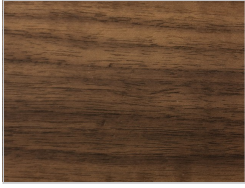

Wall mirror made of edge-glued solid wood staves, featuring a circular frame with a central mirror, a decorative leather insert, and integrated LED backlighting. The design evokes the traditional hat worn by Venetian gondoliers.

N.B.: INCLUDES WALL-MOUNTING BRACKETS.
3000 K LIGHTING, DIMMABLE BY REMOTE CONTROL (ON REQUEST).

CANNAREGIO							
CODE	SIZE	MIRROR	LED LIGHTS	A1	A2	A7	A9
CANNAREGIO56	Ø 56 x H 14,5	MIRROR	YES	■	■	■	■
		SMOKED / BRONZED MIRROR		■	■	■	■
CANNAREGIO76	Ø 76 x H 18,5	MIRROR	YES	■	■	■	■
		SMOKED / BRONZED MIRROR		■	■	■	■

AVAILABLE FINISHES

- A1:** walnut without knots, walnut with knots
- A2:** oak without knots, oak with knots, cherry
- A7:** cedar
- A9:** cedar contract finish, vulcano cedar

CANAREGGIO 56

CANAREGGIO 76

WOOD

A1

walnut without knots

walnut with knots

A2

oak without knots

oak with knots

cherry