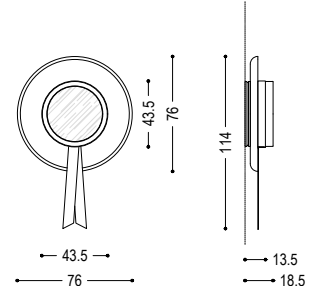

CANAREGGIO 76