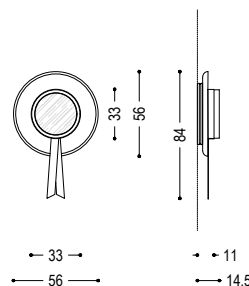

AVAILABLE FINISHES

- **A1:** walnut without knots, walnut with knots
- **A2:** oak without knots, oak with knots, cherry
- **A7:** cedar
- **A9:** cedar contract finish, vulcano cedar

CANAREGGIO 56