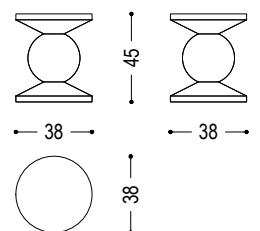

Stool crafted from solid cedar, carved from a single block and defined by a composition of overlapping geometric volumes — cone, sphere, cone — that creates a dynamic interplay of contrasts and gives the piece a sculptural character with strong material presence and striking visual impact.

CODE	SIZE	A7	A9
CIR STOOL	Ø 38 x H.45	■	■

**AVAILABLE FINISHES**

**A7:** cedar

**A9:** cedar contract finish, vulcano cedar

**NOTE:** FOR OUTDOOR USE ONLY FINISH A7 IS AVAILABLE