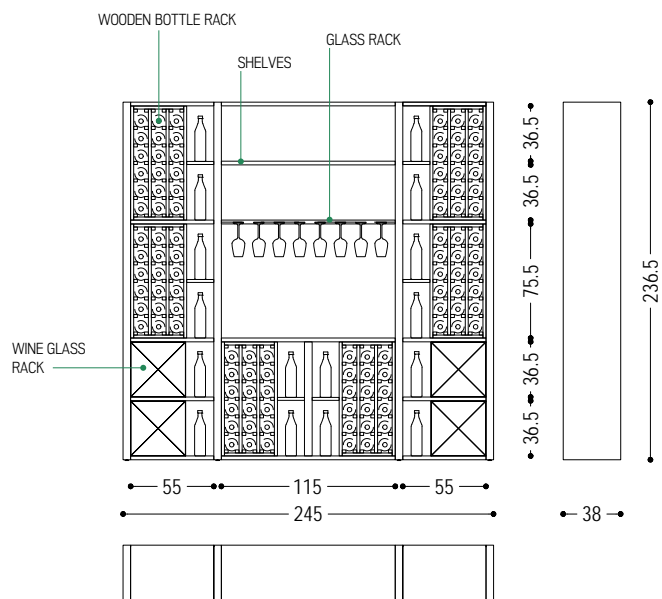

Wine cabinet crafted from solid wood and plywood, featuring bottle compartments fitted with either a wooden grid or diagonal iron dividers. Complete with a serving shelf. Available with a backlit onyx back panel. Alternatively, also available with a wooden back panel.

CODE	SIZE	BACK PANEL	A1	A2
CRU ONYX	W.245 x D.38 x H.236,5	BACKLIT ONYX BACK PANEL	■	■
		WOODEN BACK PANEL	■	■

AVAILABLE FINISHES

A1: walnut without knots, walnut with knots
A2: oak without knots, oak with knots, cherry