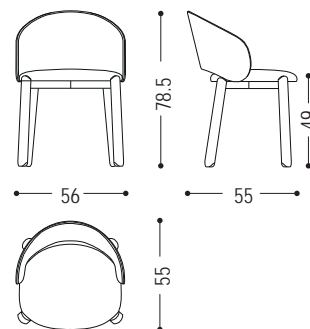

AVAILABLE FINISHES

A1: walnut without knots

A2: oak without knots

A4: oak without knots pigmented: white milk, total black

D1: fabric: orsetto, canvas, Milano - M 107, Tokyo - M 115, bouclé - M 150

D2: fabric: maple

D3: leather: camoscio, cristal

Leather: fard

D4: leather: nabuk

D6: COL, COM

DUNE CHAIR