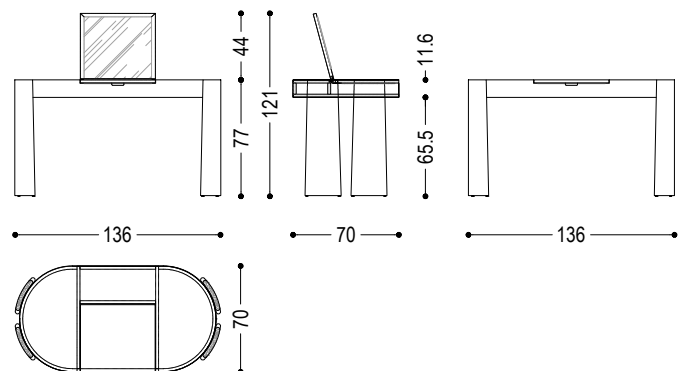

Vanity desk with legs crafted entirely from solid wood, distinguished by a curvilinear profile achieved through CNC machining. The top, defined by a soft, enveloping shape, is made of blockboard and solid wood and is upholstered in leather. It incorporates a lift-up mirror.

CODE	SIZE	A1	A2
ECLISSE	W.136 x D.70 x H.77/121 cm	■	■

AVAILABLE FINISHES

A1: walnut without knots, walnut with knots

A2: oak without knots, oak with knots, cherry

WOOD

A1

walnut without knots

walnut with knots