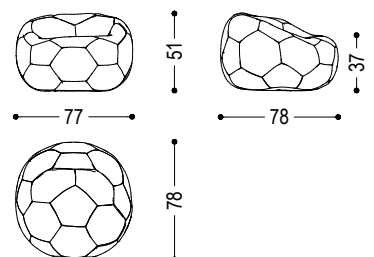

Swivel armchair in solid fragrant cedar, carved from a single block. A sculptural monolith with soft, sinuous lines, inspired by the shape of a deflated football and echoing its distinctive hexagonal pattern across the surface. The ergonomic seat flows seamlessly into the backrest, combining comfort with formal continuity.

CODE	SIZE	A7	A9
FOOTBALL	W.77 x D.78 x H.37/51	■	■

AVAILABLE FINISHES

A7: cedar

A9: cedar contract finish

NOTE: FOR OUTDOOR USE ONLY FINISH A7 IS AVAILABLE

WOOD

A7

cedarwood