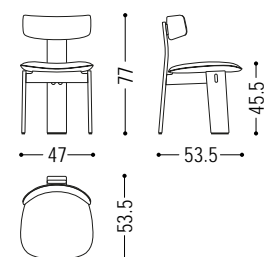

Chair with a solid wood frame, defined by a clean, understated design. The originality of the base, with three visible legs, is balanced by soft curves and rounded cylindrical sections. The padded seat and shaped backrest, both made of curved plywood and available upholstered in leather or fabric, are integrated into the frame through clearly defined elements that express the chair's structural character.

CODE	SIZE	LEATHER FABRIC	A1	A2	A4
HEIKO	W.47 x D.53,5 x H.45,5/77	D1	■	■	■
		D2	■	■	■
		D3	■	■	■
		D4	■	■	■
		D6	■	■	■

AVAILABLE FINISHES

- A1:** walnut without knots
- A2:** oak without knots
- A4:** oak without knots pigmented: white milk, total black
- D1:** fabric: orsetto, canvas, Milano - M 107, Tokyo - M 115, bouclè - M 150
- D2:** fabric: maple
- D3:** leather: camoscio, cristal
Leather: fard
- D4:** leather: nabuk
- D6:** COL, COM