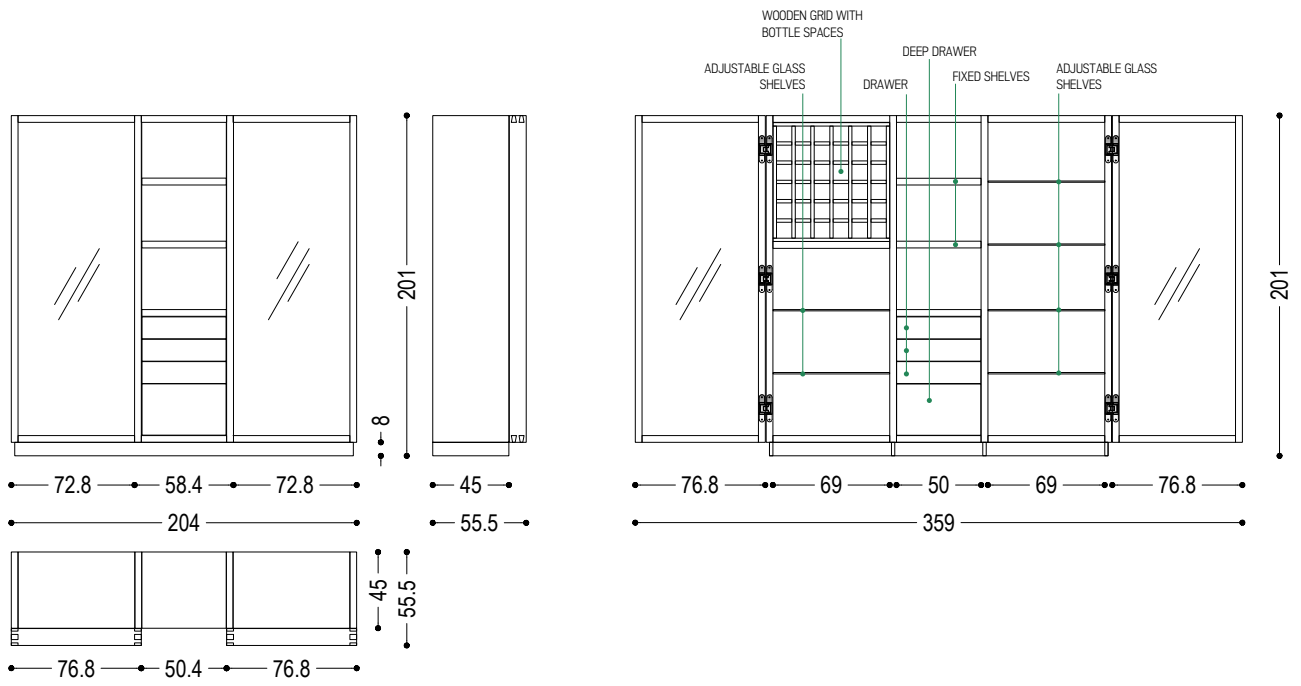

Storage unit crafted from solid wood and veneered blockboard, comprising three compartments: one open and two enclosed by glass-fronted doors with solid wood frames, dovetail joints and an integrated routed pull. Designed for both storage and display, the interior can be customised with glass or wood shelves, a bottle rack, drawers or deep drawers assembled using traditional dovetail joints. LED lighting is available on request.

CODE	SIZE	DOORS	A1	A2	A13
HIVE	W.204/359 x D.55,5 x H.201	E1	■	■	■
		E2	■	■	■

AVAILABLE FINISHES

- A1: walnut without knots, walnut with knots
- A2: oak without knots, oak with knots, cherry
- A13: Larch
- E1: glass: clear / extra clear, satin
- E2: glass: smoked, bronzed