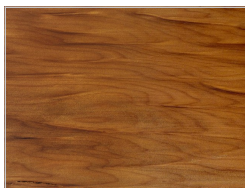

WOOD

A10

kauri