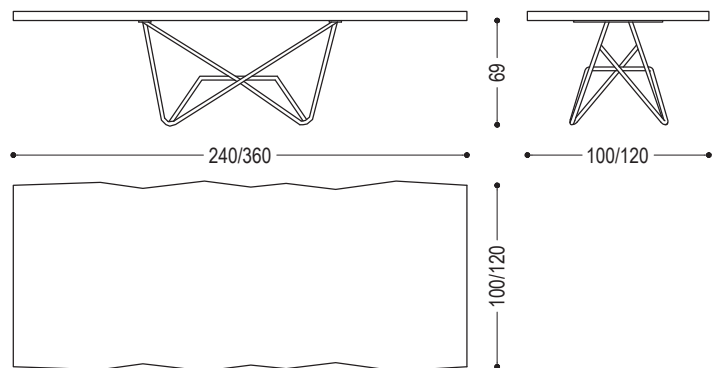

"100+6" re-edition of the iconic KAURI PIANO ANTICO table, featuring a top in solid Kauri wood. The base, made of tubular iron and fully clad in dark brown Cristal leather, creates a clean, rigorous support that enhances the material contrast between the top and the structure.

CODE	SIZE	A10
KAURI P-A 100+6	KAURI SLAB TO BE SELECTED ATTENTION: MINIMUM SIZE 240X100 CM, MAXIMUM LENGTH 360X120 CM	■

AVAILABLE FINISHES

A10: kauri

*Kauri top drawing for illustrative purposes only**

**Attention: the height of the base cannot be changed; the total height of the table varies according to the top thickness*