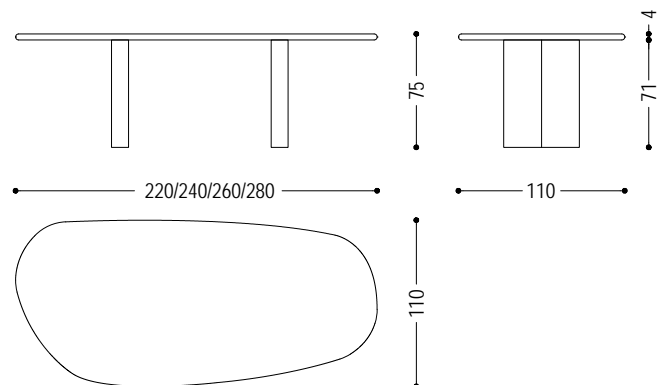

Table featuring a top made of edge-glued solid wood staves, distinguished by an elongated organic outline inspired by the oval shape and finished with beveled edges. The base consists of two legs crafted entirely from solid wood, with a curvilinear profile achieved through CNC machining, arranged symmetrically in mirror image and separated by a central gap.

CODE	SIZE	A1	A2	A3	A4
MEDIALUNA 1	W.220 x D.110 x H.75	■	■	■	■
MEDIALUNA 2	W.240 x D.110 x H.75	■	■	■	■
MEDIALUNA 3	W.260 x D.110 x H.75	■	■	■	■
MEDIALUNA 4	W.280 x D.110 x H.75	■	■	■	■

AVAILABLE FINISHES

A1: walnut without knots, walnut with knots

A2: oak without knots, oak with knots, cherry

A3: Pigmented ash: grey

A4: oak without knots pigmented: white milk, total black