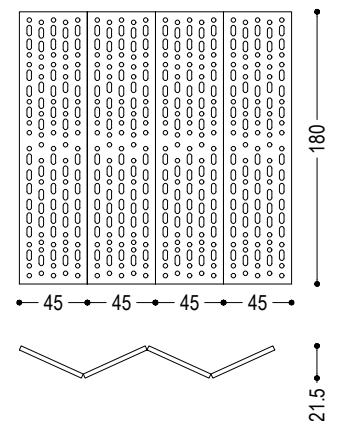

Room divider composed of hinged panels, crafted from edge-glued solid fragrant Cedar of Lebanon staves. The surface is defined by circular and slotted through-openings arranged in Morse code to form the words "PACE" and "AMORE" ("PEACE and LOVE") in both Italian and English. Connected by metal hinges, the modules allow for variable configurations, while the openwork pattern lightens the overall volume and allows light to filter through.

CODE	SIZE	A7
MORSE 3	W.135 x D.4,3 x H.180	■
MORSE 4	W.180 x D.4,3 x H.180	■

AVAILABLE FINISHES

A7: cedar

PAR. MORSE 3

PAR. MORSE 4

WOOD

A7

cedarwood