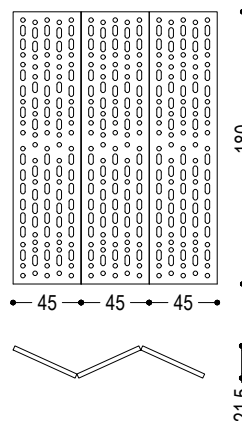

Room divider composed of hinged panels, crafted from edge-glued solid fragrant Cedar of Lebanon staves. The surface is defined by circular and slotted through-openings arranged in Morse code to form the words "PACE" and "AMORE" ("PEACE and LOVE") in both Italian and English. Connected by metal hinges, the modules allow for variable configurations, while the openwork pattern lightens the overall volume and allows light to filter through.

CODE	SIZE	A7
MORSE 3	W.135 x D.4,3 x H.180	■
MORSE 4	W.180 x D.4,3 x H.180	■

AVAILABLE FINISHES

A7: cedar

PAR. MORSE 3

PAR. MORSE 4

WOOD

A7

cedarwood