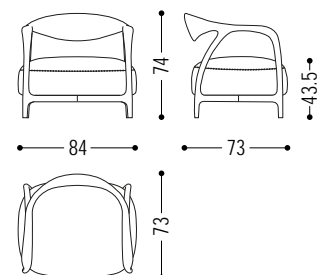

Armchair with a structural frame crafted entirely from turned solid wood, characterised by curvilinear profiles and rounded sections. The backrest and armrests merge into a single continuous element, creating an enveloping, clean silhouette. The padded seat is available upholstered in leather or fabric.

CODE	SIZE	LEATHER FABRIC	A1	A2	A4
PLEIADI	W.84 x D.73 x H.43,5/74	D1	■	■	■
		D2	■	■	■
		D3	■	■	■
		D4	■	■	■
		D6	■	■	■

AVAILABLE FINISHES

A1: walnut without knots

A2: oak without knots, cherry

A4: oak without knots pigmented: white milk, total black

D1: fabric: orsetto, canvas, Milano - M 107, Tokyo - M 115, bouclè - M 150

D2: fabric: maple

D3: leather: camoscio, cristal

Leather: fard

D4: leather: nabuk

D6: COL, COM