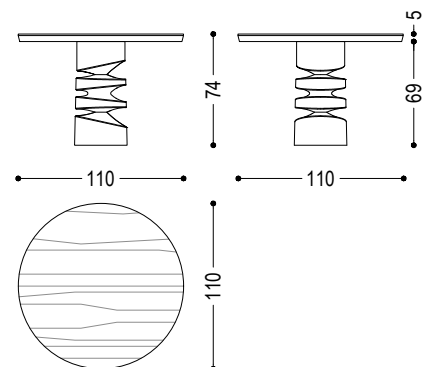

Table featuring a top made of edge-glued solid cedar staves. The base, also crafted from solid cedar and carved from a single block, is composed of overlapping geometric volumes inspired by the form of a tornado, creating a dynamic interplay of contrasting forms and defining a sculptural support with strong material presence and striking visual impact.

CODE	SIZE	A7	A9
TORNADO	Ø 110 x H.74	■	■

**AVAILABLE FINISHES**

**A7:** cedar

**A9:** cedar contract finish, vulcano cedar