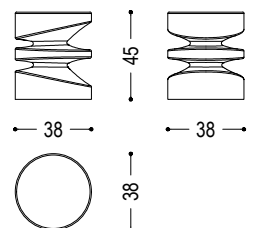

Stool in solid fragrant cedar, carved from a single block and characterised by a composition of overlapping geometric volumes inspired by the form of tornado. The interplay of these contrasting forms creates a sculptural piece with strong material presence and striking visual impact.

CODE	SIZE	A7	A9
TORN STOOL	Ø 38 x H.45	■	■

AVAILABLE FINISHES

A7: cedar

A9: cedar contract finish, vulcano cedar

NOTE: FOR OUTDOOR USE ONLY FINISH A7 IS AVAILABLE

TORNADO STOOL | AVAILABLE FINISHES

WOOD

A7