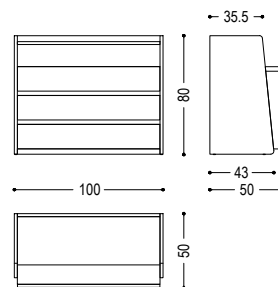

AVAILABLE FINISHES

A1: walnut without knots, walnut with knots
A2: oak without knots, oak with knots, cherry

URCA NIGHT DRES 100