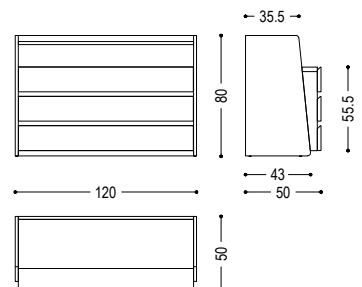

URCA NIGHT DRES 120