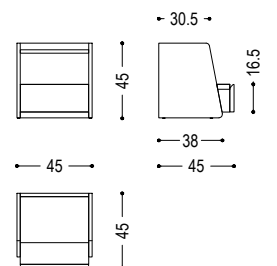

Nightstand crafted from solid wood and veneered blockboard, fitted with one drawer assembled using traditional dovetail joints. The cabinet sides are defined by a progressively inclined profile, lending dynamism to the overall silhouette.

CODE	SIZE	A1	A2
URCA NIGHT TABLE	W.45 x D.45 x H.45	■	■

AVAILABLE FINISHES

- A1: walnut without knots, walnut with knots
- A2: oak without knots, oak with knots, cherry

URCA NIGHT TABLE | AVAILABLE FINISHES