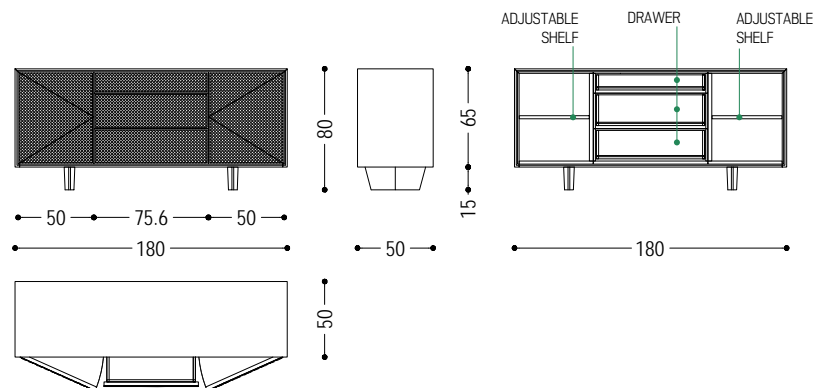

"100+6" re-edition of the iconic VELA SIDEBOARD, crafted from solid wood and blockboard. The piece is distinguished by doors and drawer enhanced with an externally applied woven leather panel. The drawers are assembled using traditional dovetail joints.

**STANDARD COMPOSITION:** 3 DRAWERS - 2 DOORS - 2 ADJUSTABLE SHELVES

CODE	SIZE	FRONTS	A1	A2	A4
VELA SIDEBOARD 100+6	W.180 x D.50 x H.80	D3	■	■	■
		D4	■	■	■
		D8	■	■	■

**AVAILABLE FINISHES**

- A1:** walnut without knots, walnut with knots
- A2:** oak without knots, oak with knots, cherry
- A4:** oak without knots pigmented: white milk, total black  
oak with knots pigmented: total black
- D3:** leather: camoscio, cristal  
Leather: fard
- D4:** leather: utah, nabuk
- D8:** Leather: Fard-Europa