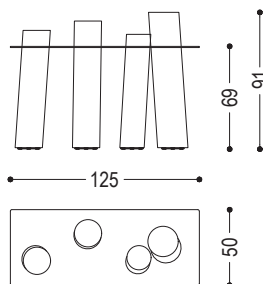

"100+6" re-edition of the iconic VENICE console, distinguished by a polished steel top with a reflective light-blue mirror finish, paired with a series of vertical solid Briccola wood elements sourced from decommissioned mooring posts from the Venice Lagoon.

CODE	SIZE	TOP REFLECTIVE LIGHT-BLUE MIRROR
100+6-BELLINI125	W.125 x D.50 x H.69/91	■
100+6-BELLINI180	W.180 x D.50 x H.69/91	■
100+6-BELLINI250	W.250 x D.50 x H.69/91	■

100+6-BELLINI125  
4 POSTS

BRICCOLA-BELLINI180  
5 POSTS