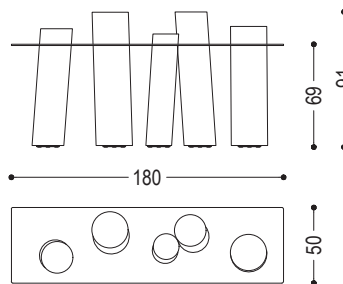

"100+6" re-edition of the iconic VENICE console, distinguished by a polished steel top with a reflective light-blue mirror finish, paired with a series of vertical solid Briccola wood elements sourced from decommissioned mooring posts from the Venice Lagoon.

CODE	SIZE	TOP REFLECTIVE LIGHT-BLUE MIRROR
100+6-BELLINI125	W.125 x D.50 x H.69/91	■
100+6-BELLINI180	W.180 x D.50 x H.69/91	■
100+6-BELLINI250	W.250 x D.50 x H.69/91	■

100+6-BELLINI125  
4 POSTS

BRICCOLA-BELLINI180  
5 POSTS