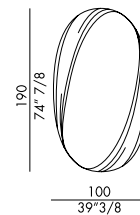

Informazioni tecniche / *Technical informations*

Specchio da parete in cristallo curvato specchiato o specchiato bronzo, supporto a parete con disponibilità di fissaggio orizzontale e verticale.

Cristallo specchiato   CR5
Cristallo specchiato bronzo   CR4

Wall mirror in mirrored or bronze curved glass , wall support for both horizontal and vertical position.

Mirrored glass   CR5
Bronze mirrorede glass   CR4